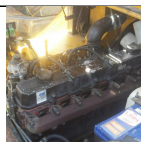

ENGINE

1518